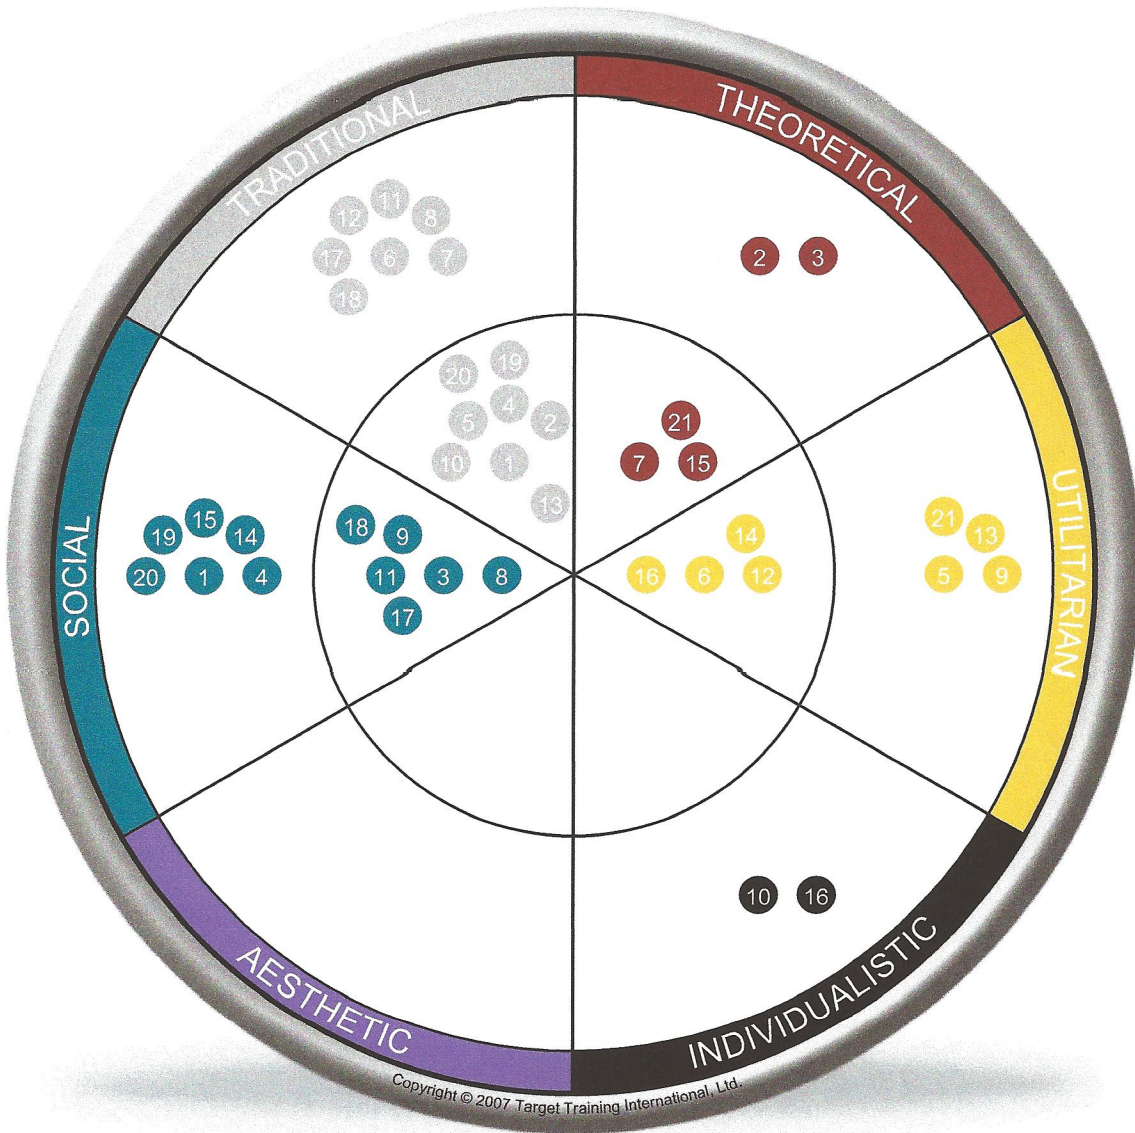

MOTIVATORS GROUP WHEEL

Outside ring = #1 attitude Inside ring = #2 attitude